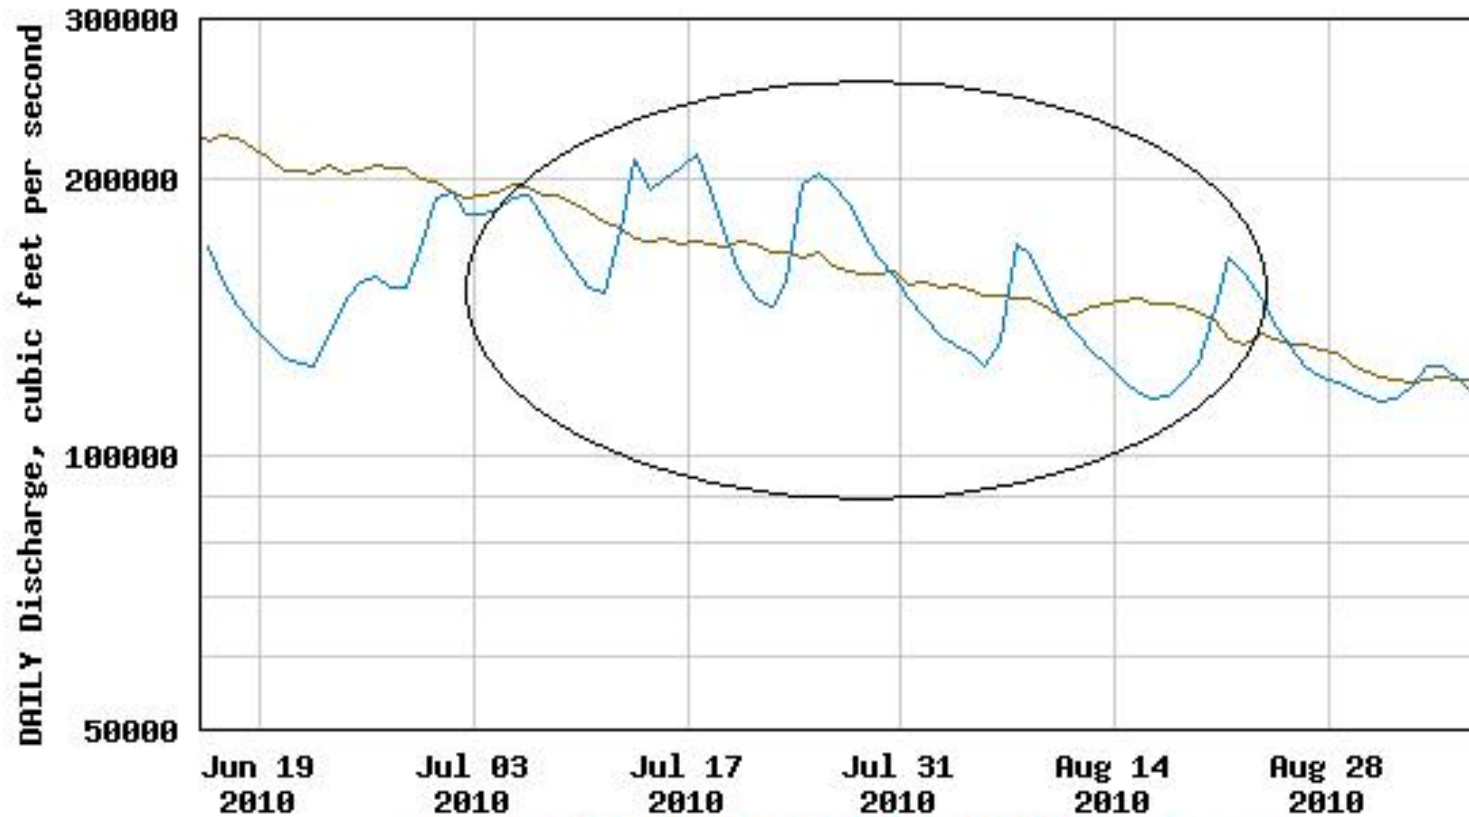

USGS 15356000 YUKON R AT EAGLE AK

---- Provisional Data Subject to Revision ----

— Median daily statistic (60 years) — Daily mean discharge