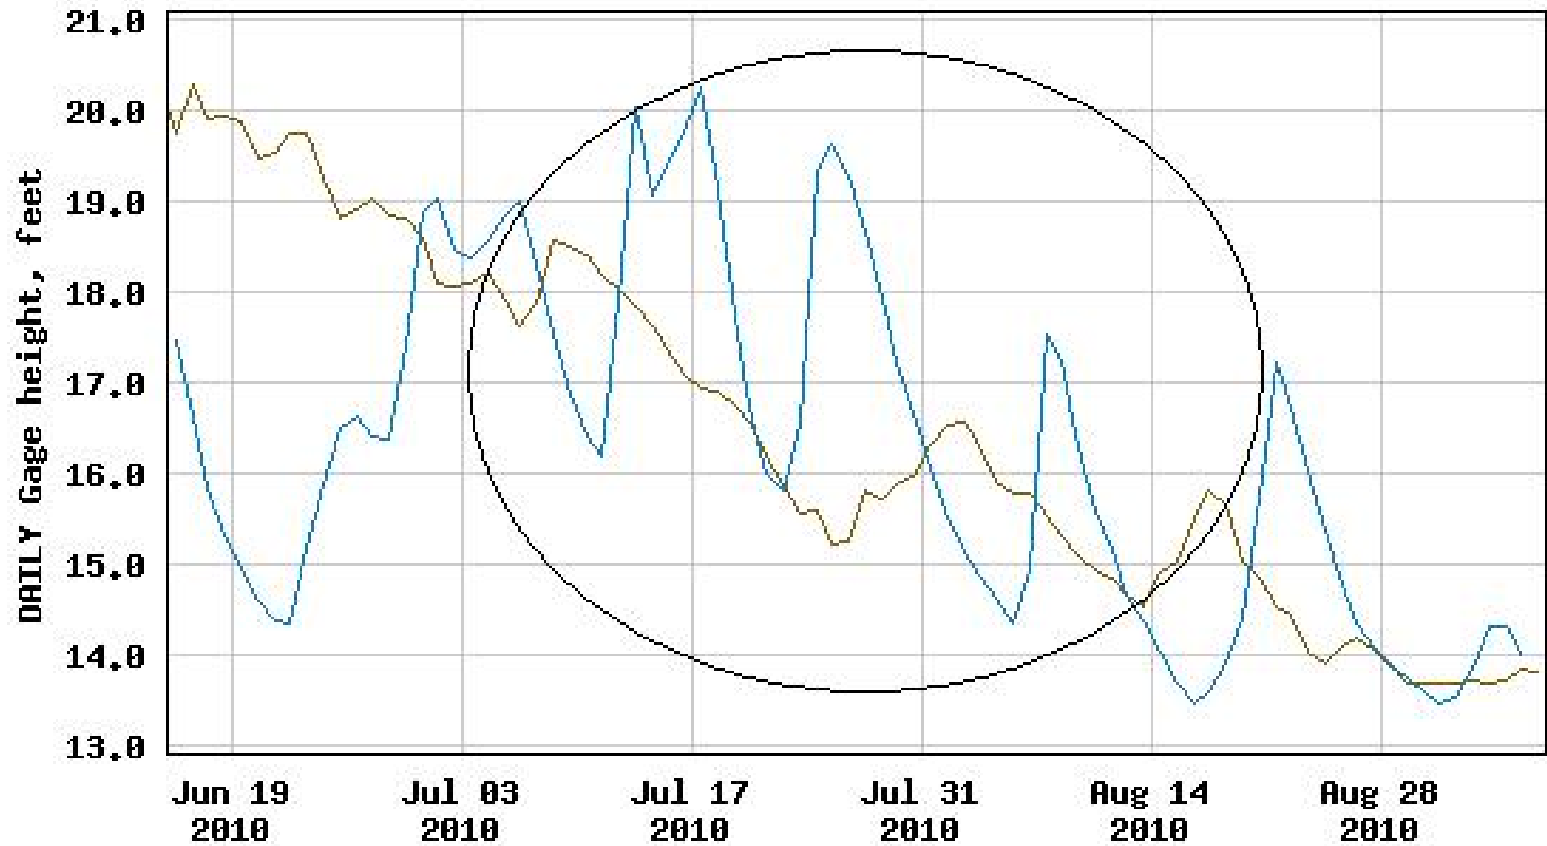

## USGS 15356000 YUKON R AT EAGLE AK

----- Provisional Data Subject to Revision -----

- Median daily statistic (1 year)
- Daily mean gage height
- ▲ Equipment malfunction
- Station operated seasonally

USGS 15356000 YUKON R AT EAGLE AK

---- Provisional Data Subject to Revision ----

— Median daily statistic (12 years) — Daily mean gage height

## USGS 15356000 YUKON R AT EAGLE AK

---- Provisional Data Subject to Revision ----

- Median daily statistic (59 years)
- Flow at station affected by ice
- Daily mean discharge