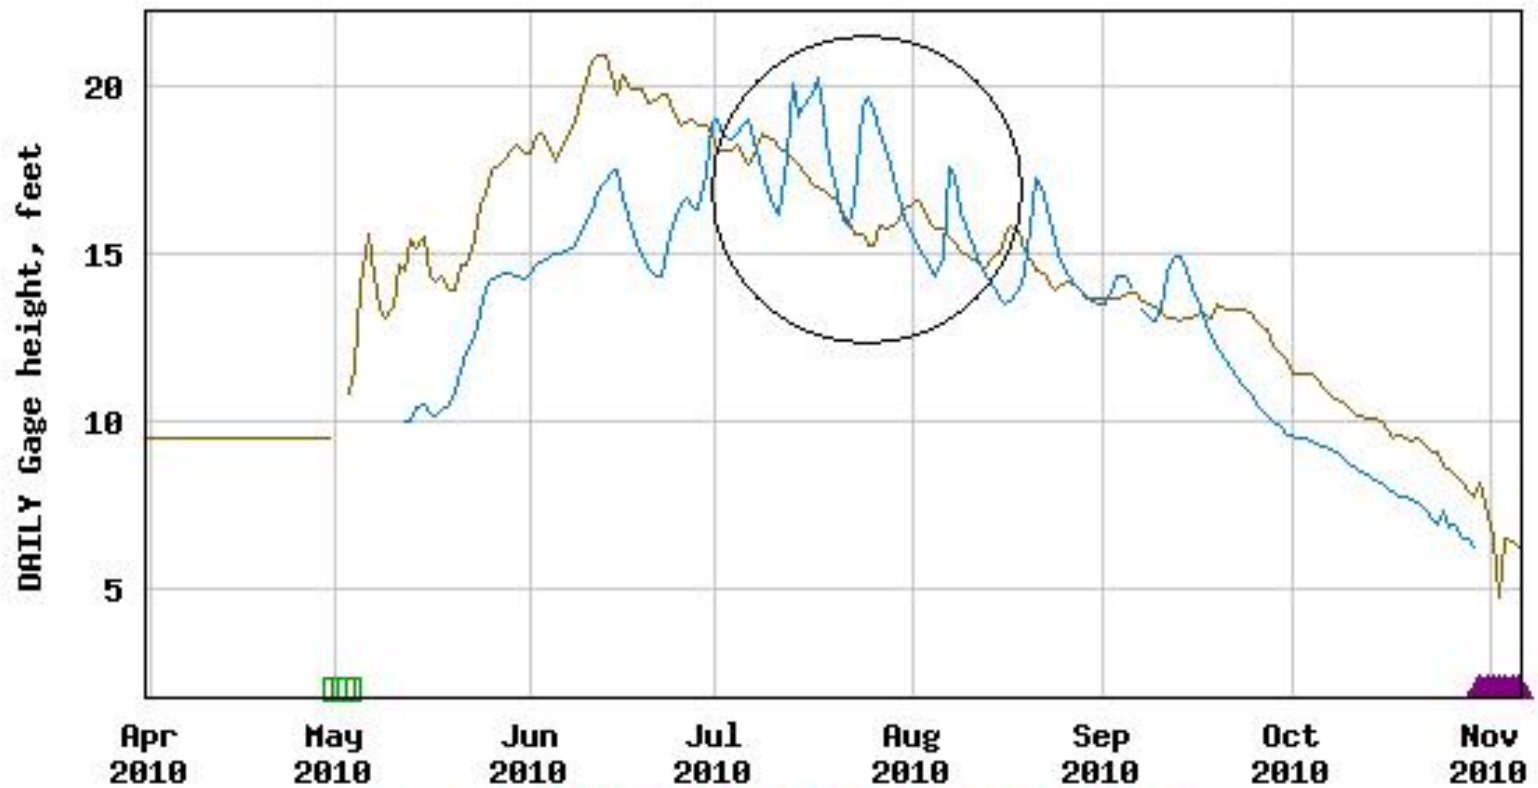

## USGS 15356000 YUKON R AT EAGLE AK

----- Provisional Data Subject to Revision -----

- Median daily statistic (1 year)
- Daily mean gage height
- ▲ Equipment malfunction
- Station operated seasonally

USGS 15356000 YUKON R AT EAGLE AK

---- Provisional Data Subject to Revision ----

— Median daily statistic (12 years) — Daily mean gage height

## USGS 15356000 YUKON R AT EAGLE AK

---- Provisional Data Subject to Revision ----

- Median daily statistic (59 years)
- Flow at station affected by ice
- Daily mean discharge