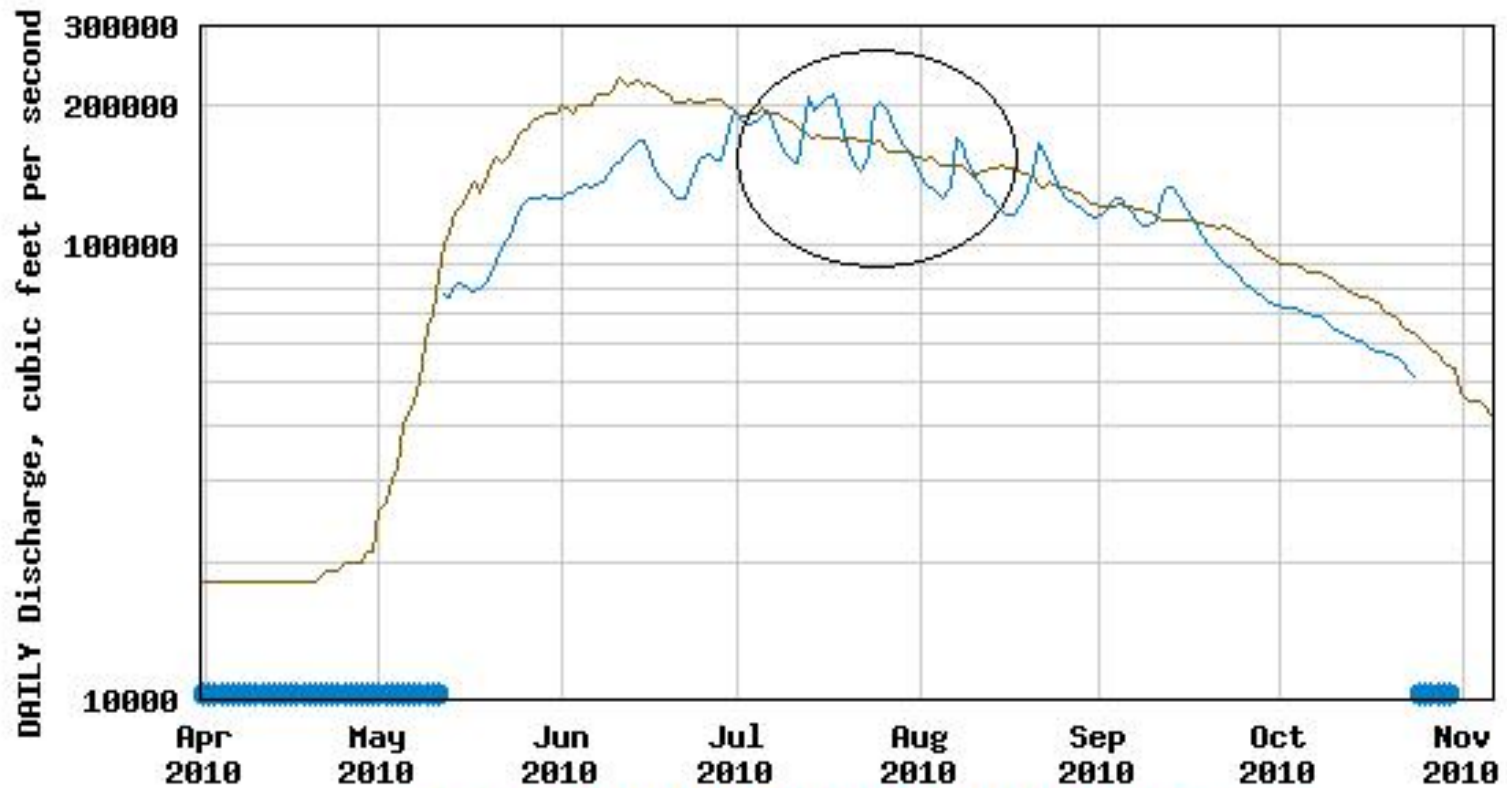

## USGS 15356000 YUKON R AT EAGLE AK

----- Provisional Data Subject to Revision -----

- Median daily statistic (1 year)
- Daily mean gage height
- ▲ Equipment malfunction
- Station operated seasonally

USGS 15356000 YUKON R AT EAGLE AK

---- Provisional Data Subject to Revision ----

— Median daily statistic (12 years) — Daily mean gage height

## USGS 15356000 YUKON R AT EAGLE AK

---- Provisional Data Subject to Revision ----

- Median daily statistic (59 years)
- Flow at station affected by ice
- Daily mean discharge